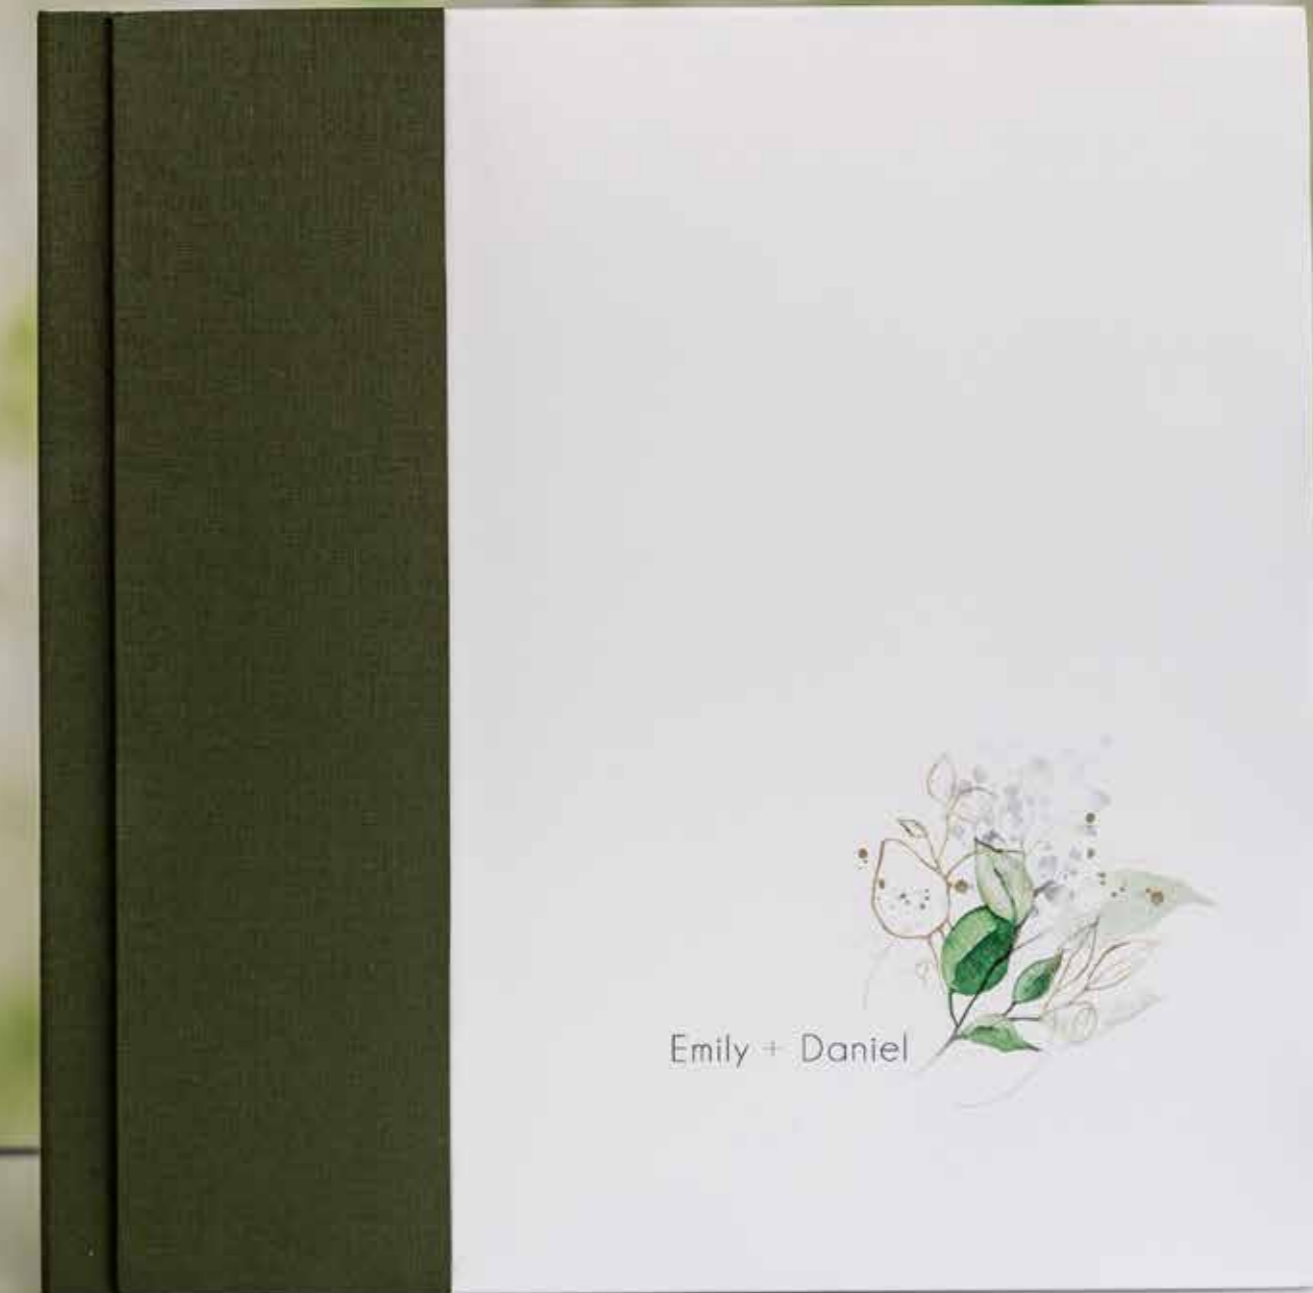

Forrest Secret

collection

FS_8

Combination of white wood with fabric and predetermined design with UV printing. Comes in a white box with UV printing.

Print Details:
Names

Cover page /Packing
15x40
20x40
20x53
20x56
20x60
25x70
30x60
30x80